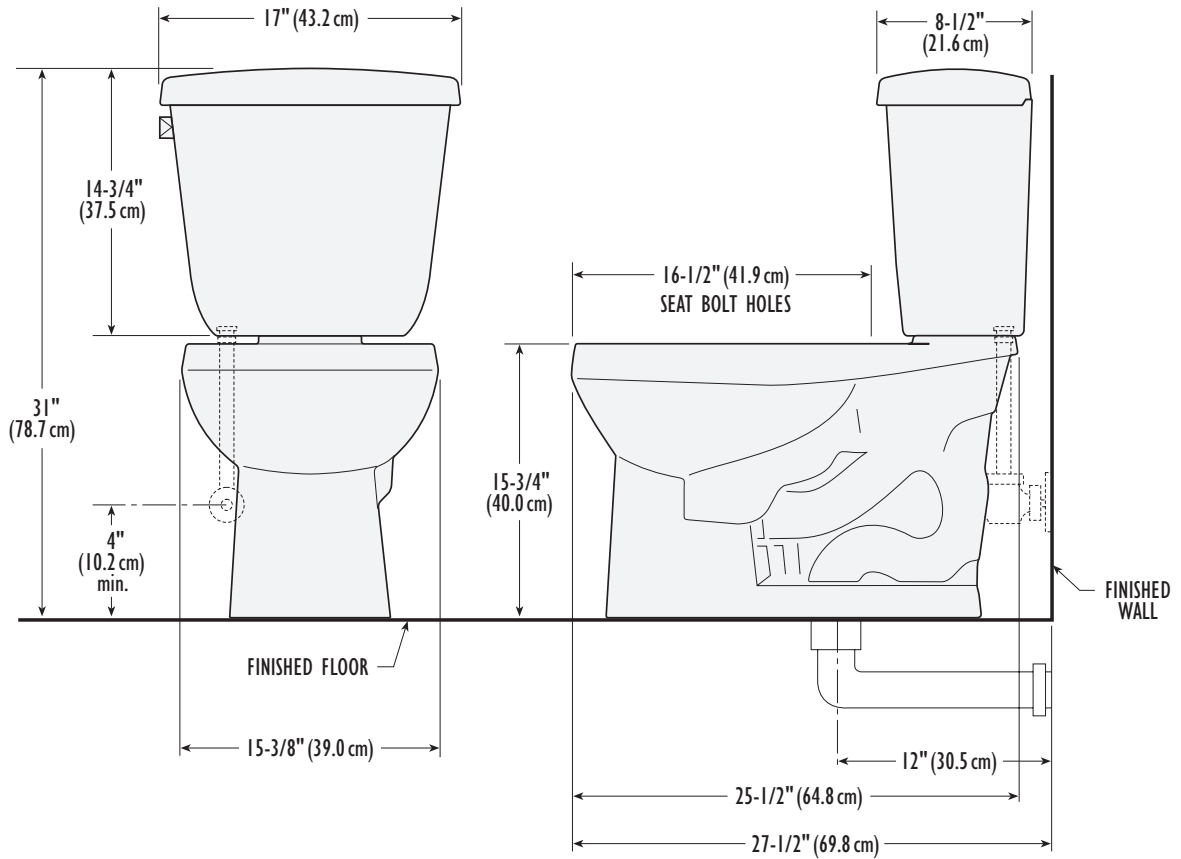

## FEATURES

2-1/8" Fully Glazed Trapway –  
Passes a 2" Ball

High-Efficiency Toilet (HET) with  
Powerful 1.28 gpf/4.8 lpf Flush

Powered by the 3" HydroSurge™  
Flushing System

Flushes 800 grams of solids\*

## SPECIFICATIONS

3213-V	Round Front Bowl	55 Lbs.
3475-V	12" Rough-In Tank	30 Lbs.
3477-V	12" Right-Hand Flush	30 Lbs.

Meets ASME A112.19.2 / CSA B45.1  
Seat Not Included

\*per MaP test

THE PROVEN LEADER  
IN FLUSHING PERFORMANCE™

## DIMENSIONS

## SPECIFICATIONS

3213-V	Round Front Bowl	55 Lbs.
3475-V	12" Rough-In Tank	30 Lbs.
3477-V	12" Right-Hand Flush	30 Lbs.