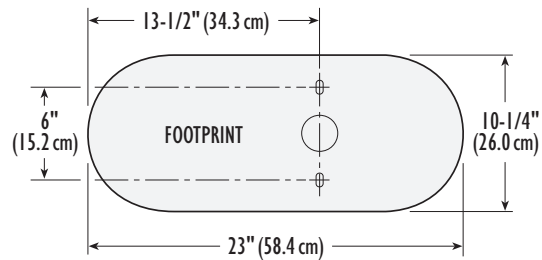

## DIMENSIONS

## SPECIFICATIONS

3213-V	Round Front Bowl	55 Lbs.
3475-V	12" Rough-In Tank	30 Lbs.
3477-V	12" Right-Hand Flush	30 Lbs.