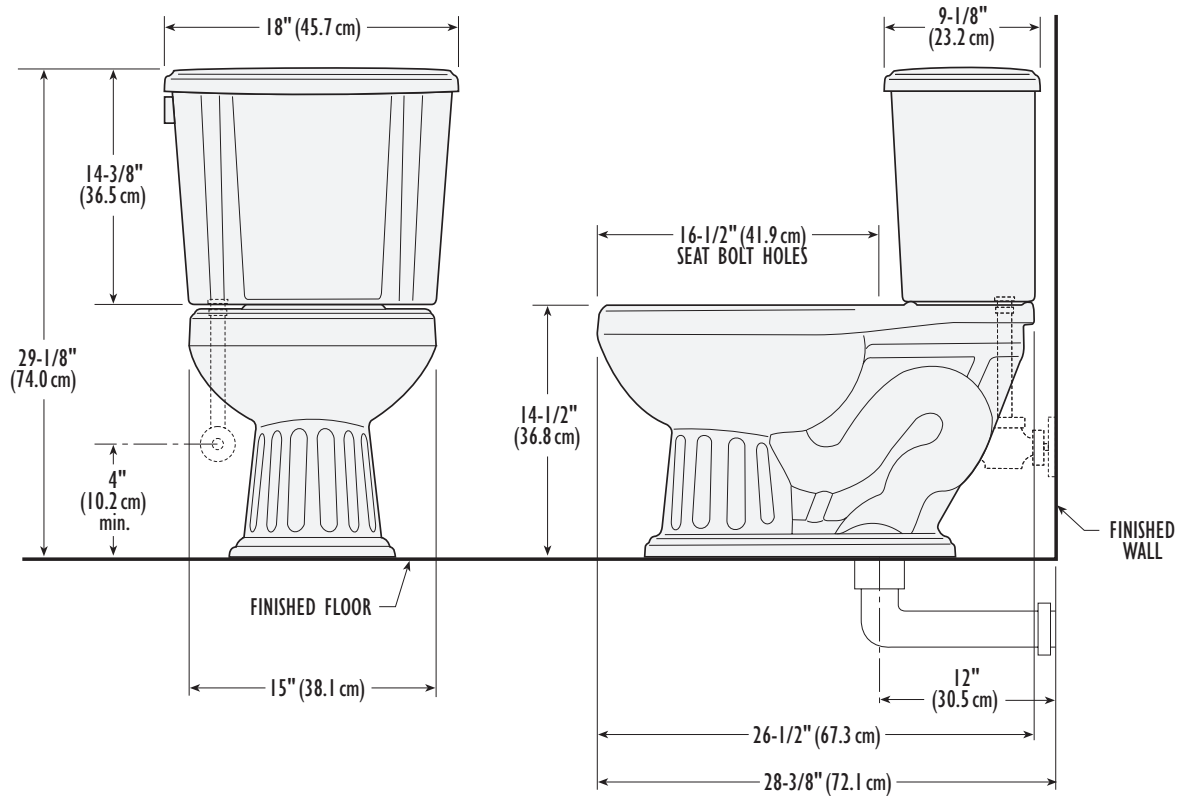

## FEATURES

2-1/8" Fully Glazed Trapway –  
Passes a 2" Ball

Powerful & Efficient 1.6 gpf/6.0 lpf

Equipped with – Pilot Valve

Flushes 500 grams of solids

Victorian Style with Side-Mounted,  
Chrome-Plated Metal Flush Lever

## SPECIFICATIONS

3102-V	Round Front Bowl	45 Lbs.
3450-V	12" Rough-In Tank	37 Lbs.
3450-L	12" Rough-In Insulated Tank	38 Lbs.

Meets ASME A112.19.2 / CSA B45.1  
Seat Not Included

THE PROVEN LEADER  
IN FLUSHING PERFORMANCE™

## DIMENSIONS

**IMPORTANT:** Dimensions of fixtures are nominal and may vary within the range of tolerance established by the standards ASME A112.19.2 / CSA B45.1. These measurements are subject to change or cancellation. No responsibility is assumed for use of superseded or voided pages.