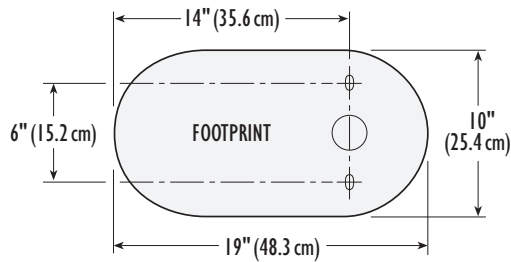

## DIMENSIONS

**IMPORTANT:** Dimensions of fixtures are nominal and may vary within the range of tolerance established by the standards ASME A112.19.2 / CSA B45.1. These measurements are subject to change or cancellation. No responsibility is assumed for use of superseded or voided pages.

## SPECIFICATIONS

3102-V	Round Front Bowl	45 Lbs.
3450-V	12" Rough-In Tank	37 Lbs.
3450-L	12" Rough-In Insulated Tank	38 Lbs.