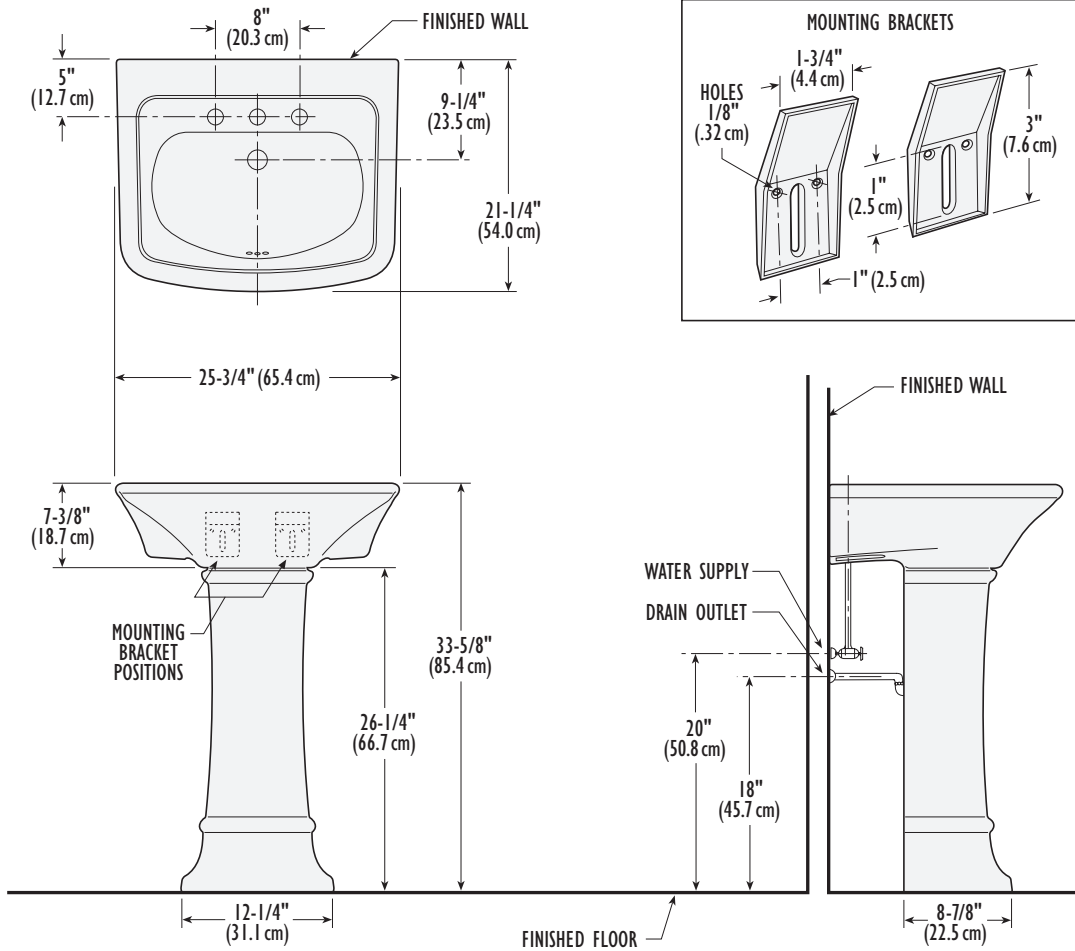

SPECIFICATIONS

3327-V	8" Basin	43 Lbs.
3307-V	Pedestal	29 Lbs.
Dimensions	25-3/4" x 21-1/4" x 33-5/8"	

Meets ASME A112.19.2 / CSA B45.1
Faucet Not Included

THE PROVEN LEADER
IN FLUSHING PERFORMANCE™

MANCHESTER

Model 3327-3307

DIMENSIONS

IMPORTANT: Dimensions of fixtures are nominal and may vary within the range of tolerance established by the standards ASME A112.19.2 / CSA B45.1. These measurements are subject to change or cancellation. No responsibility is assumed for use of superseded or voided pages.

SPECIFICATIONS

3327-V	8" Basin	43 Lbs.
3307-V	Pedestal	29 Lbs.
Dimensions	25-3/4" x 21-1/4" x 33-5/8"	

COLORS

02: White

Other: Refer to price book for additional colors/finishes

Color number is indicated between part number and letter suffix (i.e. 3464-02-V)