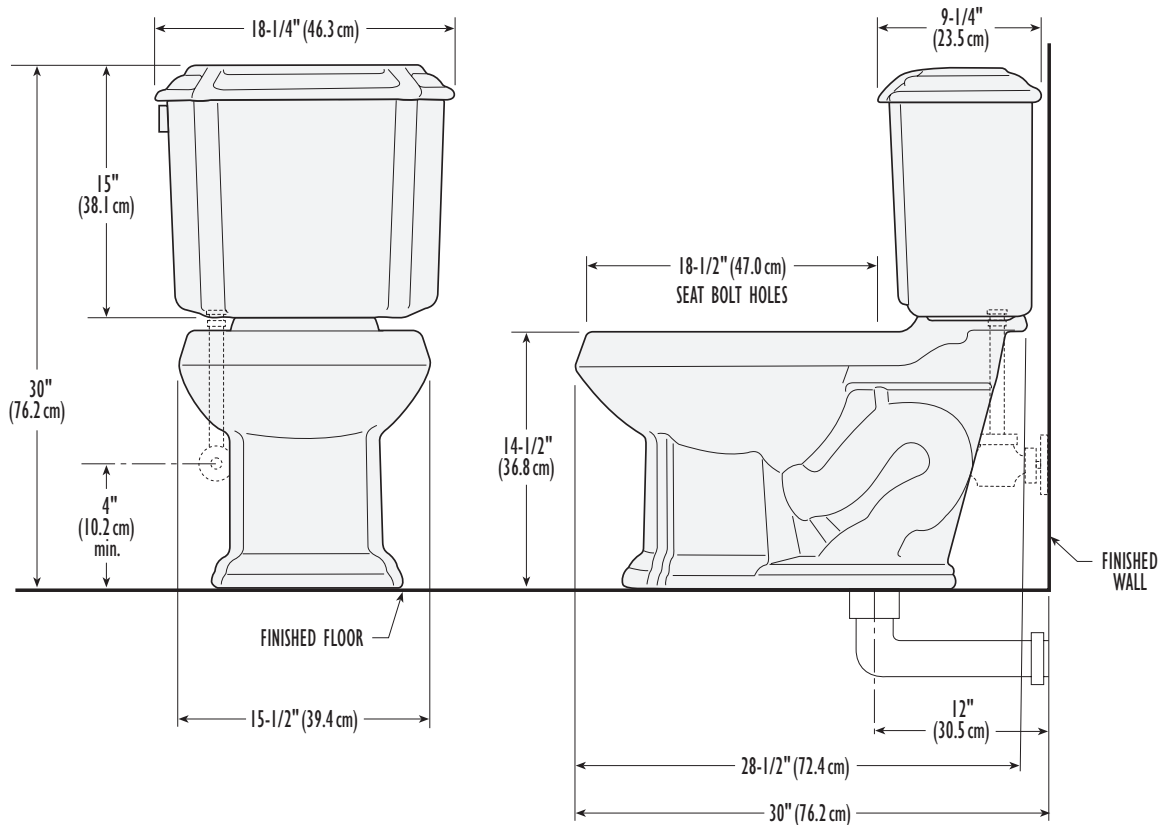

GENOVA EL

Model 3121-3421

FEATURES

2-1/8" Fully Glazed Trapway –
Passes a 2" Ball

Powerful & Efficient 1.6 gpf/6.0 lpf

Equipped with – Pilot Valve

Flushes 500 grams of solids

Contemporary Style with Side-
Mounted, Chrome-Plated Metal
Flush Lever

SPECIFICATIONS

3121-V Elongated Bowl 50 Lbs.

3421-V 12" Rough-In Tank 33 Lbs.

Meets ASME A112.19.2 / CSA B45.1
Seat Not Included

THE PROVEN LEADER
IN FLUSHING PERFORMANCE™

GENOVA EL

Model 3121-3421

DIMENSIONS

IMPORTANT: Dimensions of fixtures are nominal and may vary within the range of tolerance established by the standards ASME A112.19.2 / CSA B45.1. These measurements are subject to change or cancellation. No responsibility is assumed for use of superseded or voided pages.

SPECIFICATIONS

3121-V	Elongated Bowl	50 Lbs.
3421-V	12" Rough-In Tank	33 Lbs.

COLORS

02: White

Other: Refer to price book for additional colors/finishes

Color number is indicated between part number and letter suffix (i.e. 3464-02-V)