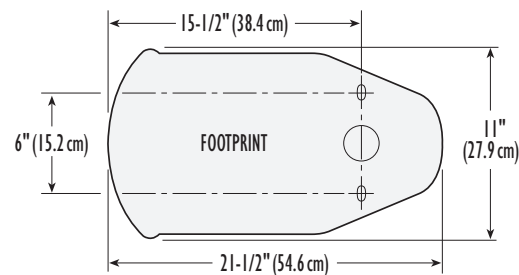

SPECIFICATIONS

3121-V Elongated Bowl 50 Lbs.

3421-V 12" Rough-In Tank 33 Lbs.

Meets ASME A112.19.2 / CSA B45.1
Seat Not Included

THE PROVEN LEADER
IN FLUSHING PERFORMANCE™

GENOVA EL

Model 3121-3421

DIMENSIONS

IMPORTANT: Dimensions of fixtures are nominal and may vary within the range of tolerance established by the standards ASME A112.19.2 / CSA B45.1. These measurements are subject to change or cancellation. No responsibility is assumed for use of superseded or voided pages.

SPECIFICATIONS

3121-V	Elongated Bowl	50 Lbs.
3421-V	12" Rough-In Tank	33 Lbs.

COLORS

02: White

Other: Refer to price book for additional colors/finishes

Color number is indicated between part number and letter suffix (i.e. 3464-02-V)