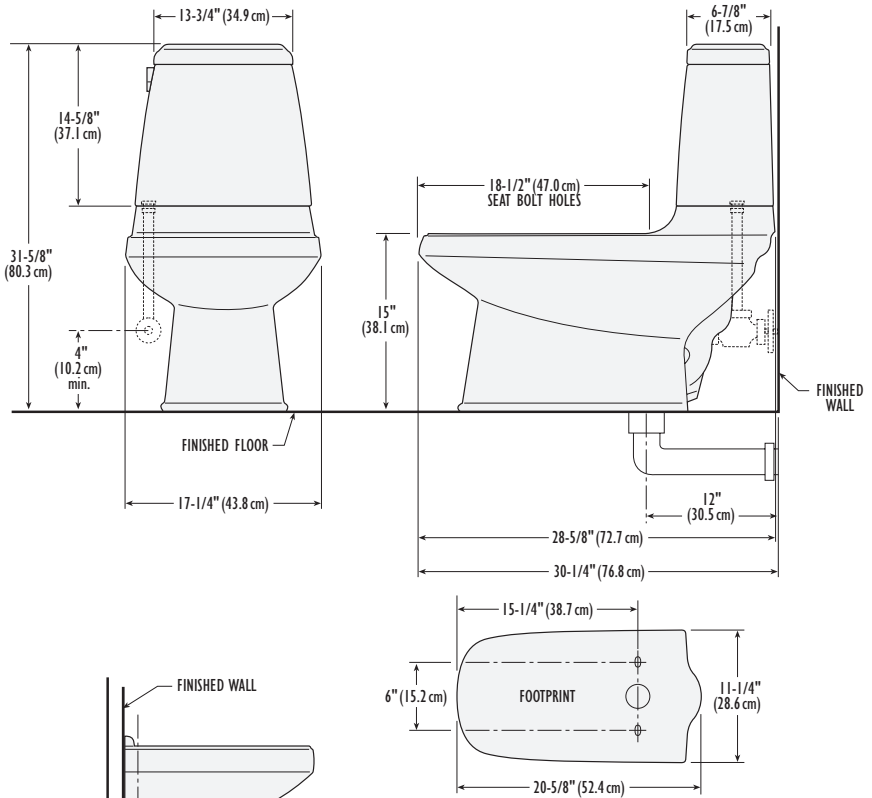

## SPECIFICATIONS

3106-V	Elongated Bowl	76 Lbs.
3416-V	12" Rough-In Tank	35 Lbs.
3553-V	4" Basin	36 Lbs.
3518-V	Pedestal	21 Lbs.

See other side for additional options.

Meets ASME A112.19.2 / CSA B45.1  
Seat and Faucet Not Included

# VELEZZA SUITE

Toilet 3106-3416

Lavatory 3553-3518

**IMPORTANT:** Dimensions of fixtures are nominal and may vary within the range of tolerance established by the standards ASME A112.19.2 / CSA B45.1. These measurements are subject to change or cancellation. No responsibility is assumed for use of superseded or voided pages.

## DIMENSIONS

## SPECIFICATIONS

3106-V	Elongated Bowl	76 Lbs.
3416-V	12" Rough-In Tank	35 Lbs.
3553-V	4" Basin	36 Lbs.
3554-V	8" Basin	36 Lbs.
3555-V	Single Hole Basin	36 Lbs.
3518-V	Pedestal	21 Lbs.