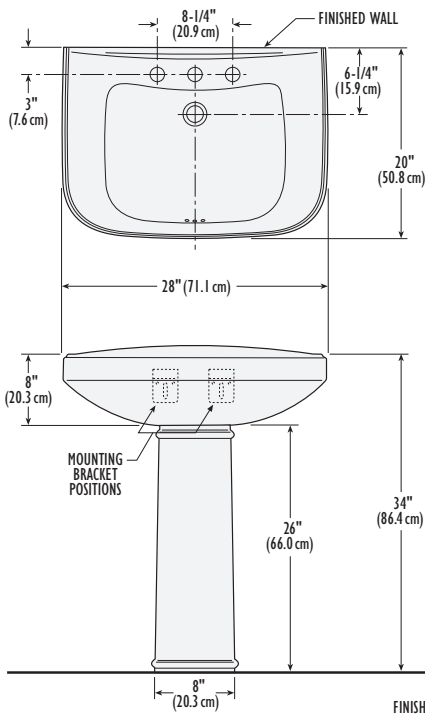

## SPECIFICATIONS

3106-V	Elongated Bowl	76 Lbs.
3416-V	12" Rough-In Tank	35 Lbs.
3553-V	4" Basin	36 Lbs.
3518-V	Pedestal	21 Lbs.

See other side for additional options.

Meets ASME A112.19.2 / CSA B45.1  
Seat and Faucet Not Included

# VELEZZA SUITE

Toilet 3106-3416

Lavatory 3553-3518

**IMPORTANT:** Dimensions of fixtures are nominal and may vary within the range of tolerance established by the standards ASME A112.19.2 / CSA B45.1. These measurements are subject to change or cancellation. No responsibility is assumed for use of superseded or voided pages.

## DIMENSIONS

## SPECIFICATIONS

3106-V	Elongated Bowl	76 Lbs.
3416-V	12" Rough-In Tank	35 Lbs.
3553-V	4" Basin	36 Lbs.
3554-V	8" Basin	36 Lbs.
3555-V	Single Hole Basin	36 Lbs.
3518-V	Pedestal	21 Lbs.