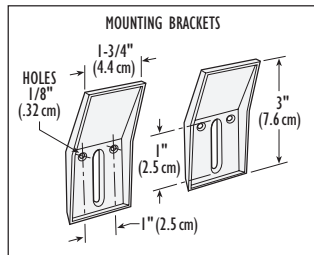

## SPECIFICATIONS

3106-V	Elongated Bowl	76 Lbs.
3416-V	12" Rough-In Tank	35 Lbs.
3553-V	4" Basin	36 Lbs.
3518-V	Pedestal	21 Lbs.

See other side for additional options.

Meets ASME A112.19.2 / CSA B45.1  
Seat and Faucet Not Included

# VELEZZA SUITE

Toilet 3106-3416

Lavatory 3553-3518

**IMPORTANT:** Dimensions of fixtures are nominal and may vary within the range of tolerance established by the standards ASME A112.19.2 / CSA B45.1. These measurements are subject to change or cancellation. No responsibility is assumed for use of superseded or voided pages.

## DIMENSIONS

## SPECIFICATIONS

3106-V	Elongated Bowl	76 Lbs.
3416-V	12" Rough-In Tank	35 Lbs.
3553-V	4" Basin	36 Lbs.
3554-V	8" Basin	36 Lbs.
3555-V	Single Hole Basin	36 Lbs.
3518-V	Pedestal	21 Lbs.